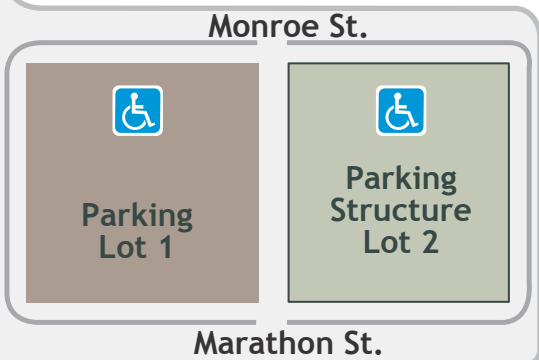

CINEMA COMMUNICATIONS "CC" BLDG.

WALK THRU THE CAMPUS

ENTER HERE PARK IN LOT 4

Summer 2022
 Revised July 1, 2022

Academic Affairs

lacitycollege.edu/Academics/

Academic Affairs Office	ext. 2052	AD 208
Business Administration	ext. 2549	AD 304
Chemistry/Earth Sciences	ext. 2600	SCI 324
Child Development	ext. 2290	CDC
Cinema-Television	ext. 2631	CC 181
Computer App/Office Tech	ext. 2810	FH 103
Communication Studies	ext. 2961	CC 187
CSIT/Computer Tech	ext. 2810	FH 103
Dental Tech	ext. 2500	SCI 324
English/ESL	ext. 2700	JH 301
Economic and Workforce Dev	ext. 2230	EWD
Family and Consumer Studies	ext. 2290	AD 200
Journalism	ext. 2835	CHEM 208
Kinesiology	ext. 2864	KIN 2nd fl.
LACC Extension	ext. 2651	EWD 501
Law/Administration of Justice	ext. 2754	HH 200H
Life Science	ext. 2796	SCI 222E
Math	ext. 2810	FH 103
Modern Languages & Civilizations	ext. 2736	JH 111
Music	ext. 2880	HAMC 106
Noncredit/Adult Education	Ext. 2230	EWD 104
Nursing	ext. 2065	SCI 218
Philosophy	ext. 2763	HH 200C
Pi Shoppe (Math Tutoring)	Ext. 2810	FH 104
Photography	ext. 2835	CHEM BSMT
Physics/Engineering	ext. 2923	SCI 222D
Psychology	ext. 2930	CHEM 111
Radiologic Tech (X-Ray)	ext. 2940	RT
Social Sciences	ext. 2561	FH 219E
Speech Lab Office	ext. 2963	LS 105
Student Learning Outcomes	ext. 1069	AD 315
Teaching Learning Center	ext. 2480	AD 300
Theater Arts	ext. 2983	THEA
Visual and Media Arts	ext. 2515	CHEM 119C
Writing Center	ext. 2726	JH 318