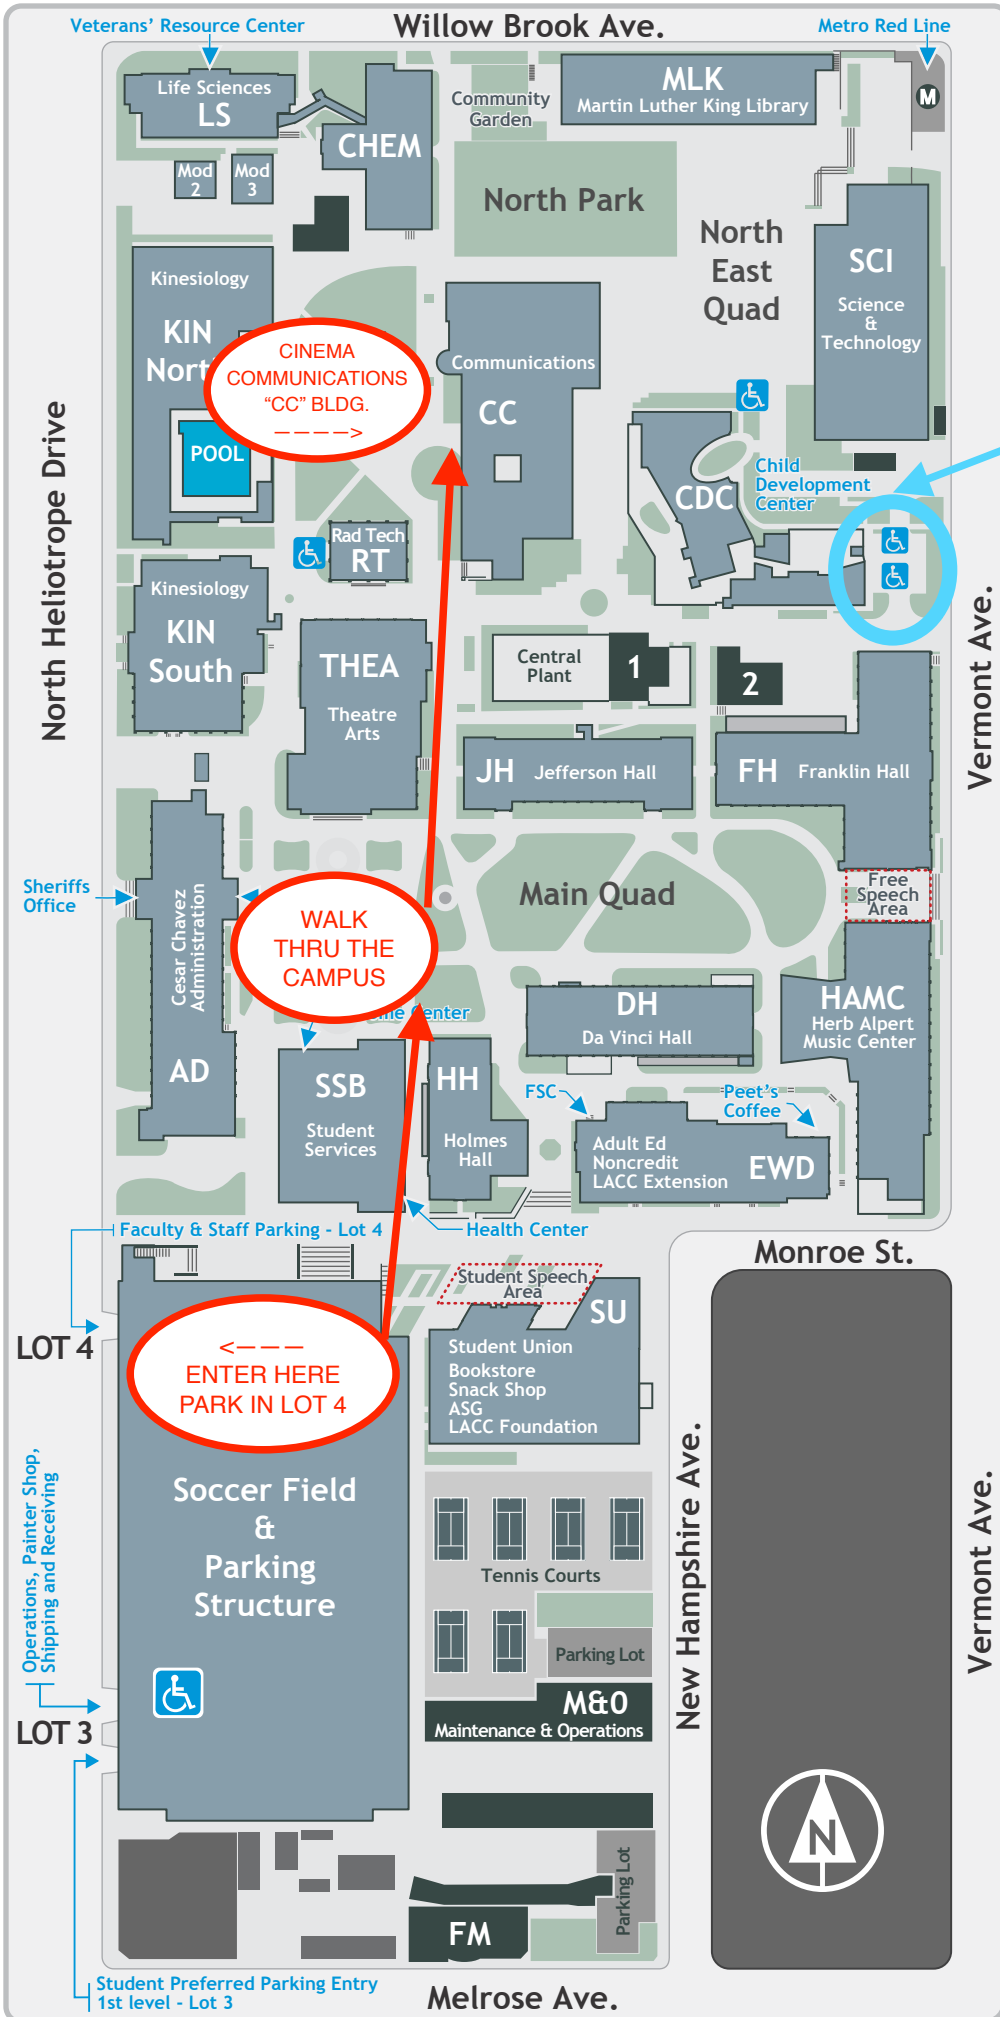

Campus Map

Address: 855 N. Vermont Ave.
 Los Angeles CA 90029

Telephone: (323) 953-4000
 Call Center: (888) 930 - LACC
 [1 (888) 930 - 5222]

www.lacitycollege.edu

For Los Angeles County Sheriffs
 (Campus Police): (323) 953-2911
 or dial #3 on any campus phone.

SSB - Student Services Building:

- Admissions & Records
- Business Office
- CalWORKs
- Career / Transfer Centers
- Counseling
- EOPS / CARE / NextUp
- ESL Assessment / Student Success
- Financial Aid
- First Year Experience
- Foster & Kinship Care Education
- Health & Wellness Center
- Ralph Bunche Honors Program
- International Students
- Office of Special Services
- TRIO
- Upward Bound
- Welcome Center